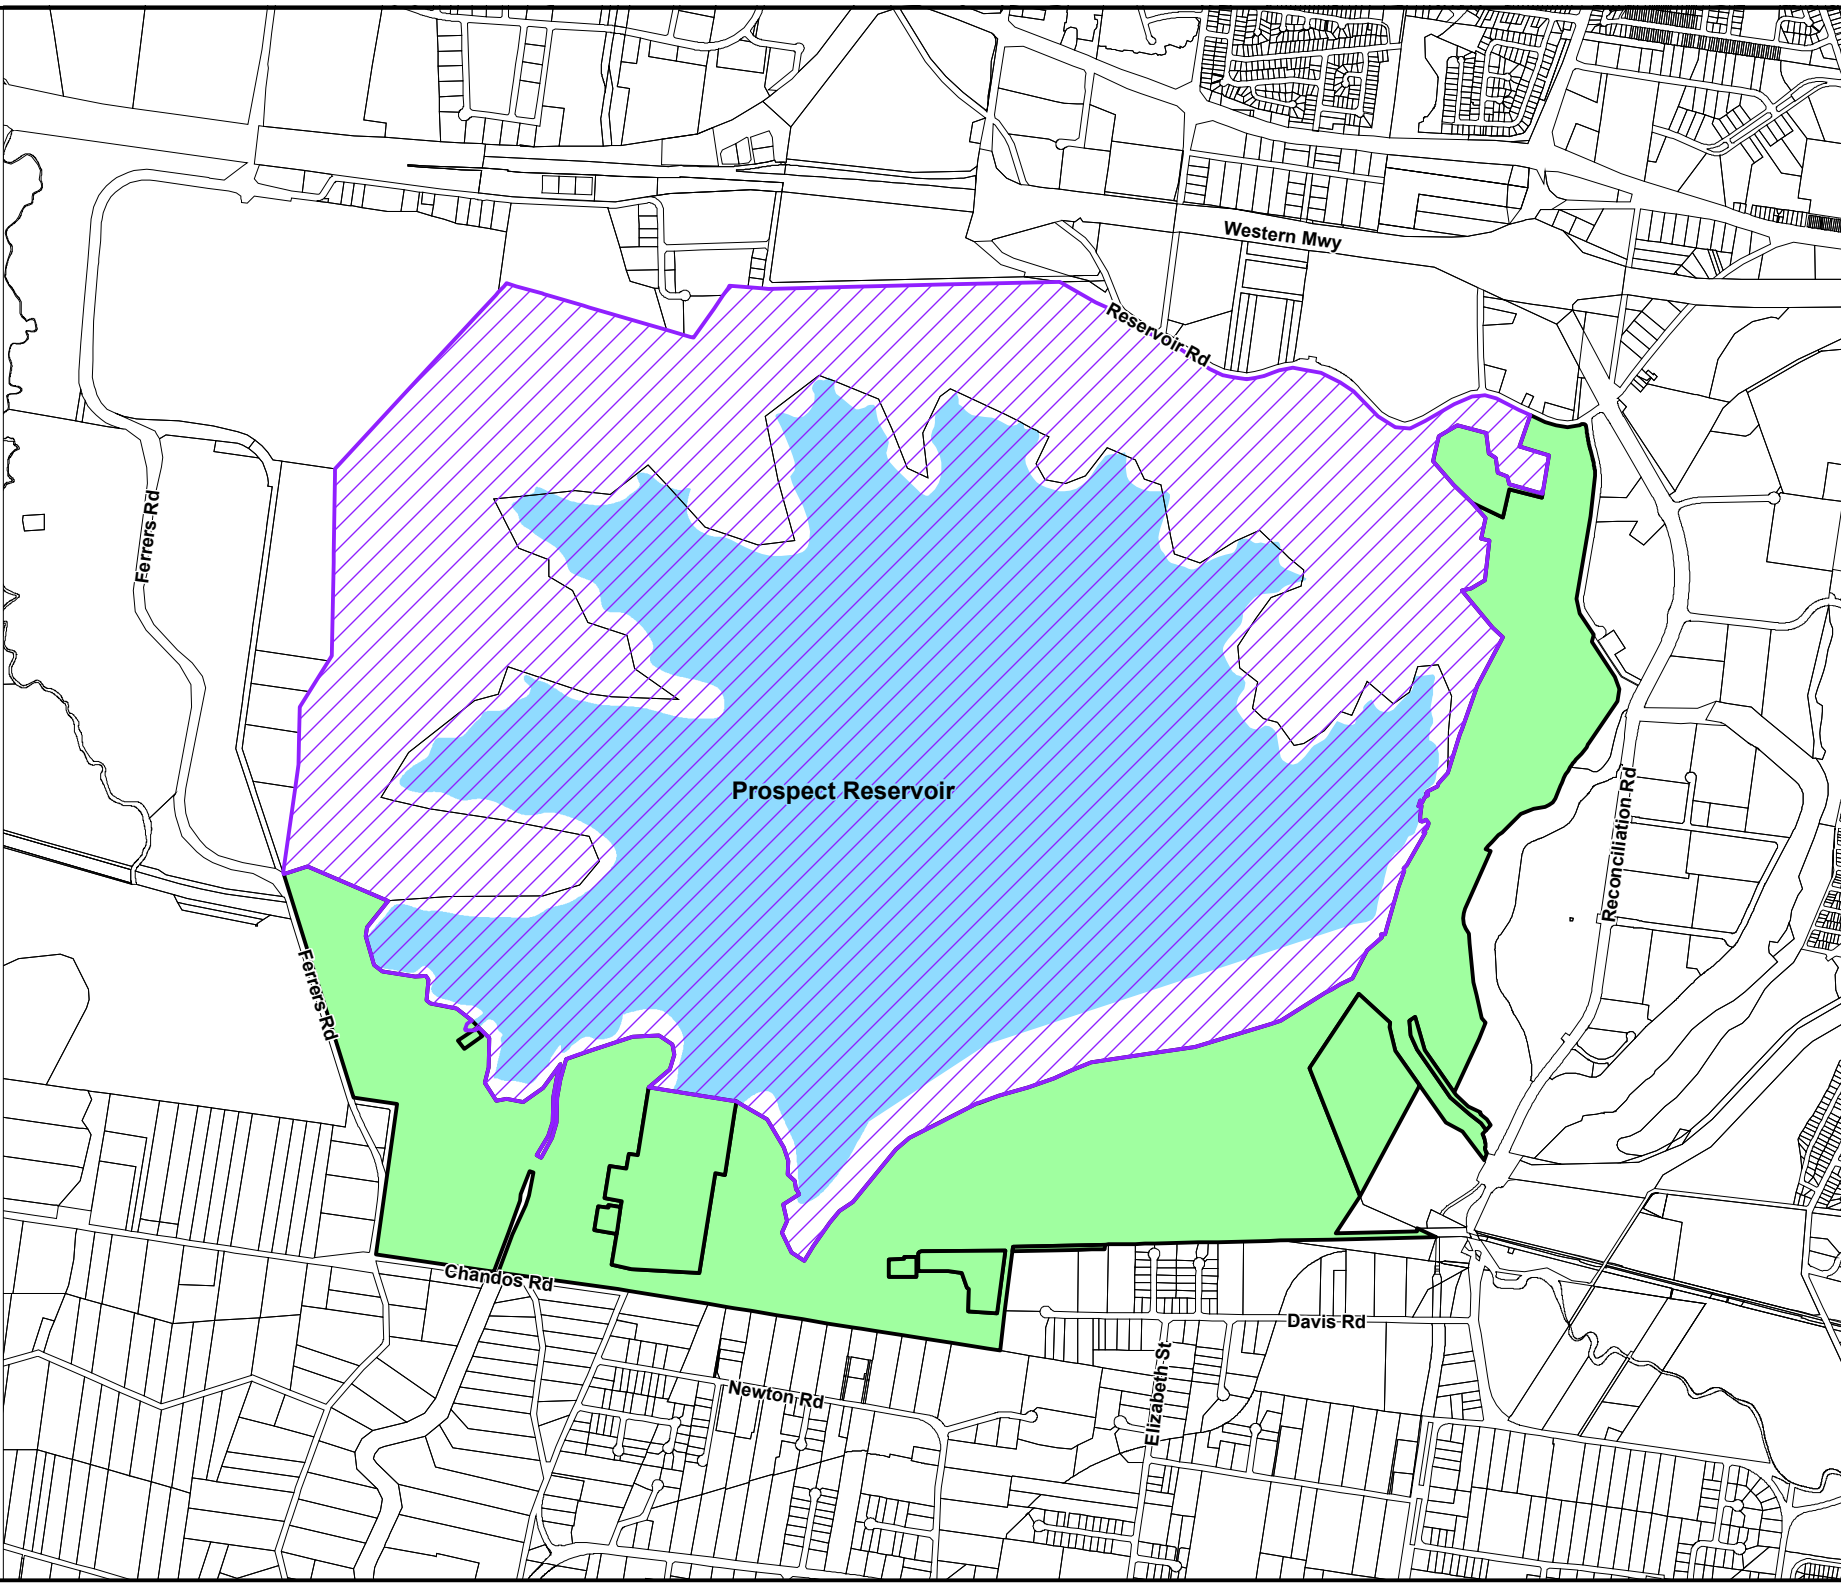

## Prospect Reservoir controlled area map

### Legend

-  Sydney Water controlled area
-  Special area (WaterNSW)

Projection: MGA Zone 56  
Datum: GDA94