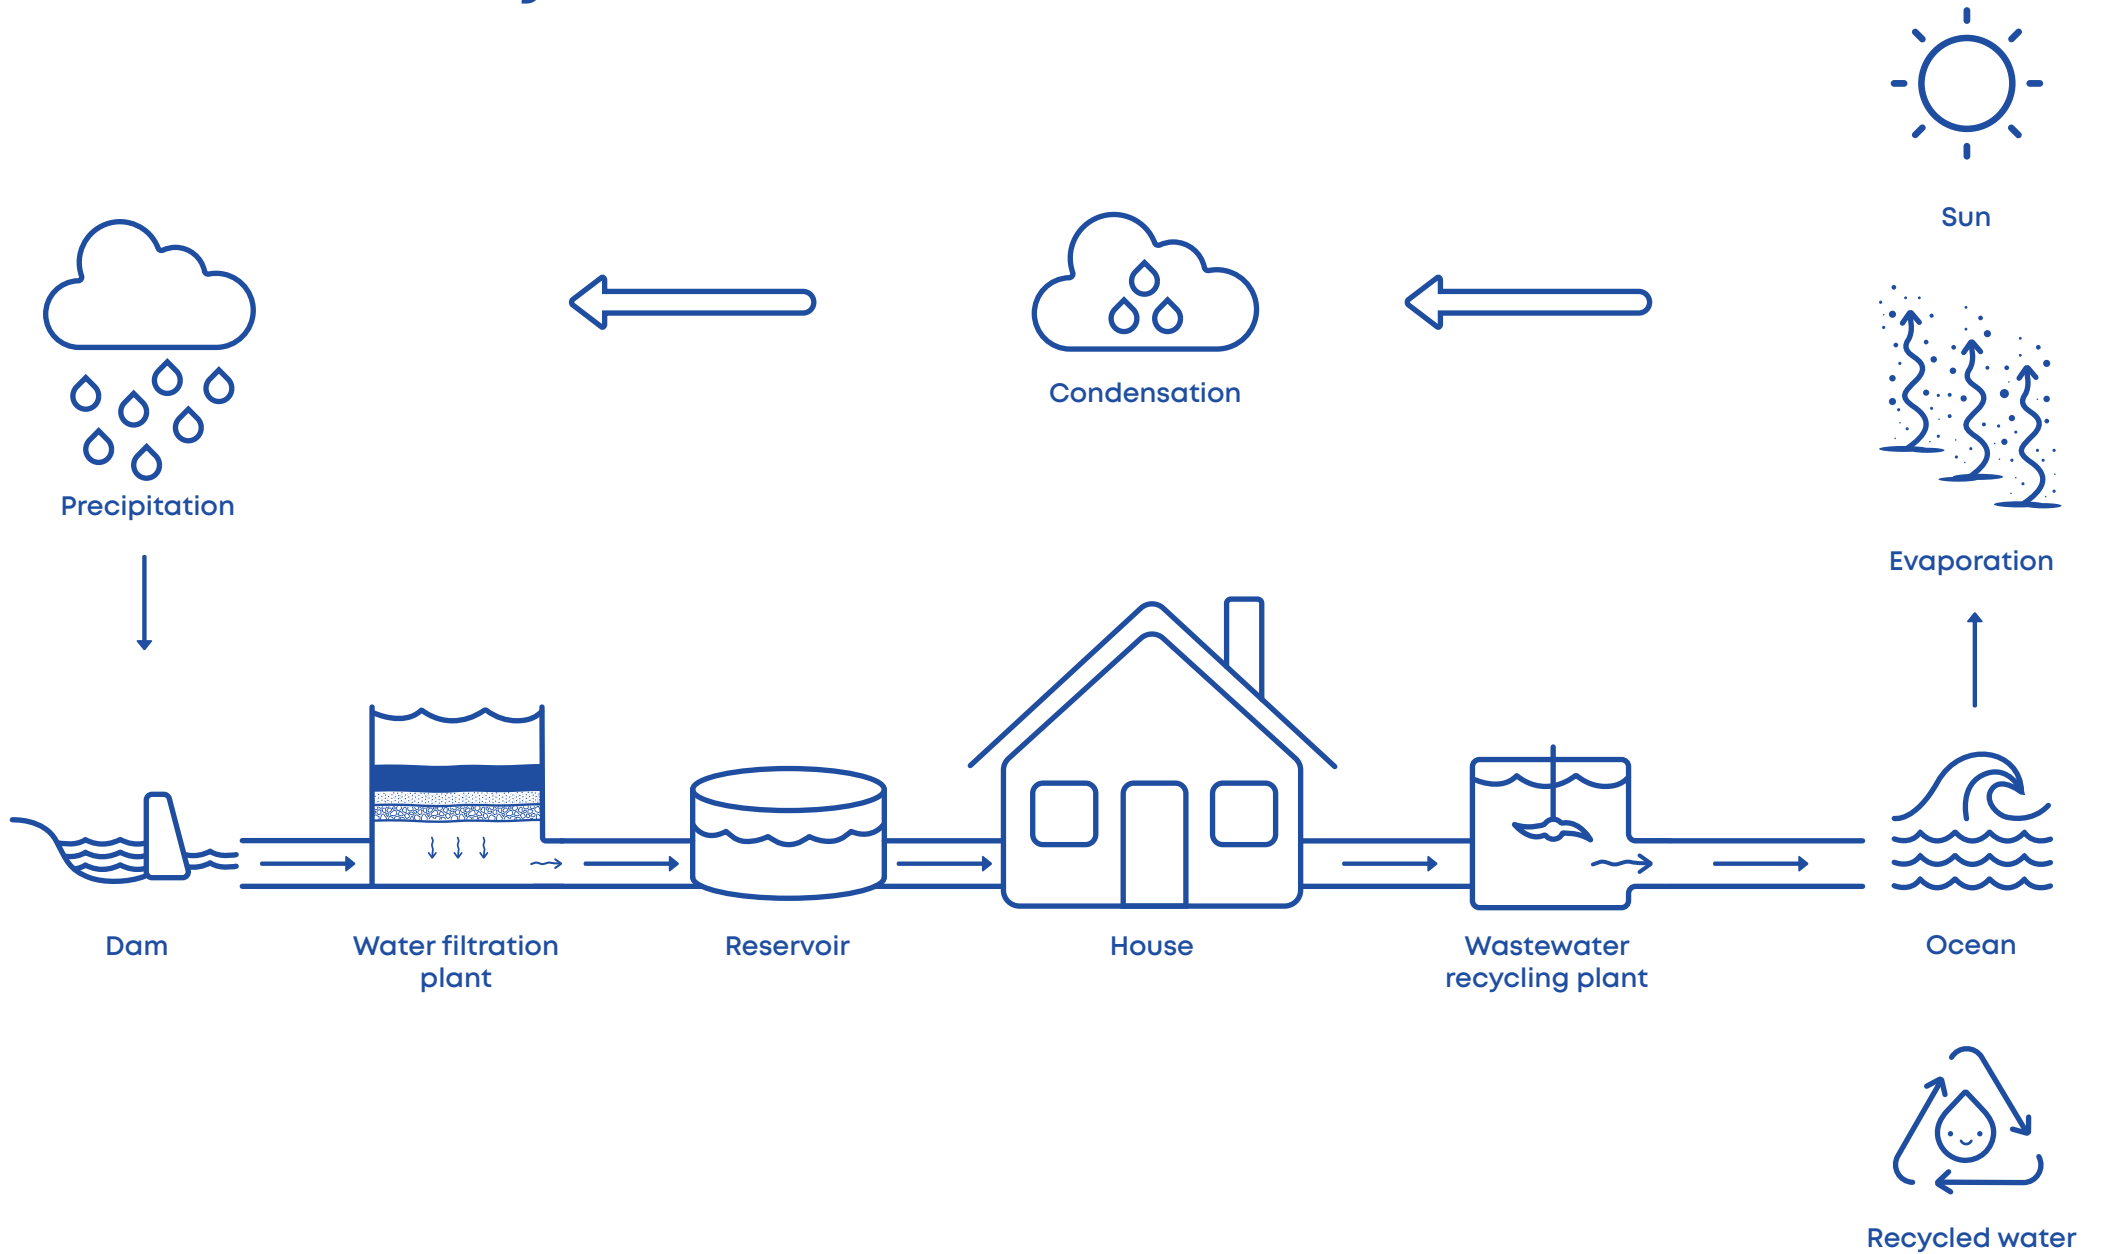

Urban water cycle

Build your own water cycle

Cut the icons and create your own labelled urban water cycle

River

River

Gum tree

Bird

Apartment

House

Ocean

Ocean

Precipitation

Dam

Reservoir

Recycled water

Recycled water

Wastewater recycling plant

Water filtration plant

Water droplet

Other source

Evaporation

Condensation

Sun

Create your water cycle

Draw and colour a landscape. Paste on your water cycle icons.